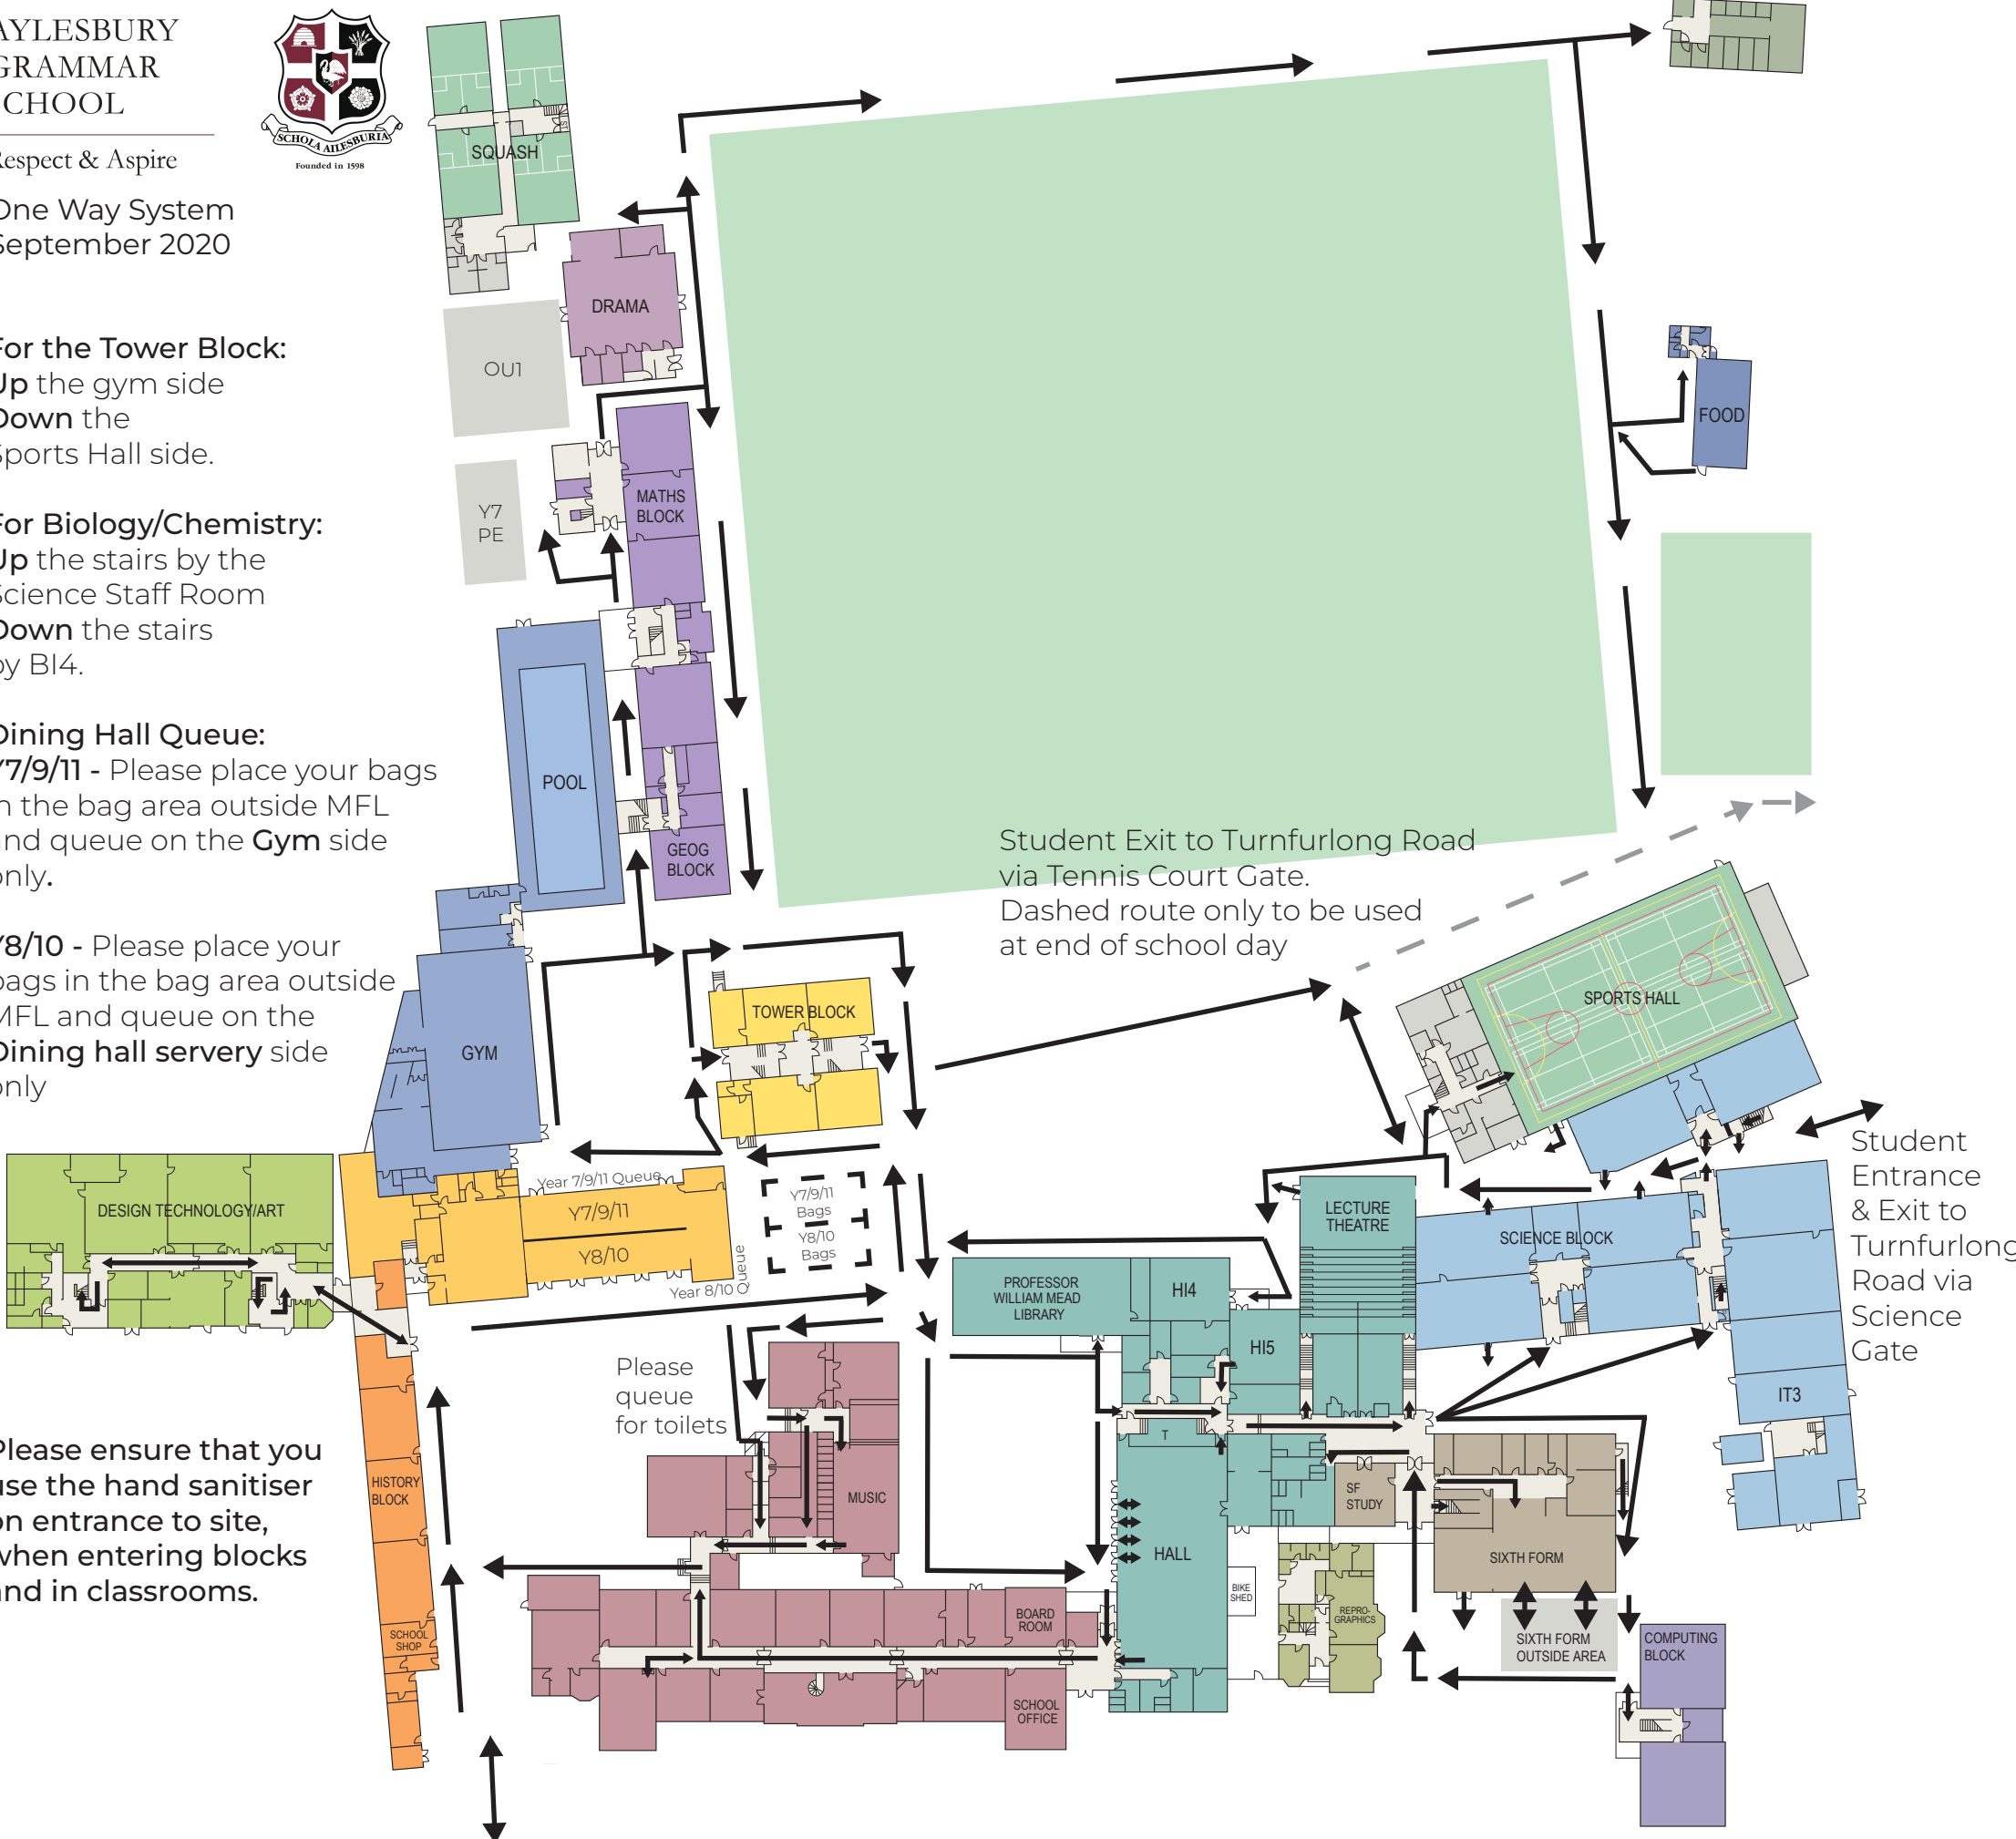

Respect & Aspire

One Way System  
September 2020

**For the Tower Block:**

**Up** the gym side  
**Down** the  
Sports Hall side.

**For Biology/Chemistry:**

**Up** the stairs by the  
Science Staff Room  
**Down** the stairs  
by BI4.

**Dining Hall Queue:**

**Y7/9/11** - Please place your bags  
in the bag area outside MFL  
and queue on the **Gym** side  
only.

**Y8/10** - Please place your  
bags in the bag area outside  
MFL and queue on the  
**Dining hall servery** side  
only

Please ensure that you  
use the hand sanitiser  
on entrance to site,  
when entering blocks  
and in classrooms.

Student Exit to Turnfurlong Road  
via Tennis Court Gate.  
Dashed route only to be used  
at end of school day

Student  
Entrance  
& Exit to  
Turnfurlong  
Road via  
Science  
Gate

Student Entrance & Exit to Walton Road via Main Gate